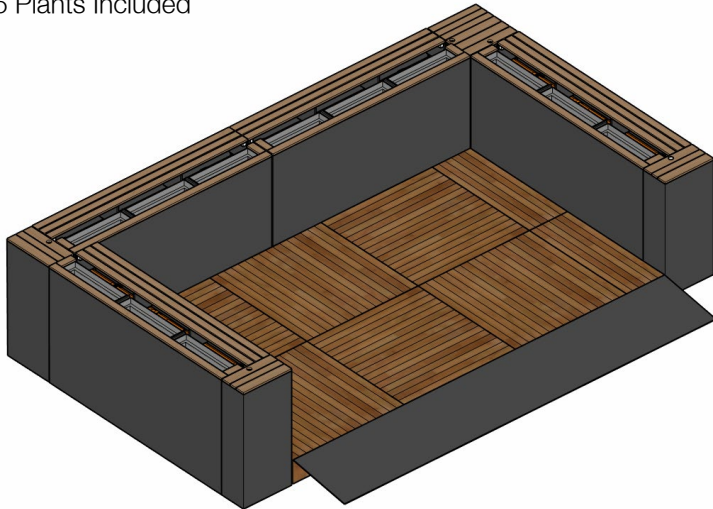

Dimensions

Standard Modules | 2m Wide | 1.1m High | 0.25m+ Deep

Module Types

Single Planter | Tiered Planter | Bench Seat
Lean To | Bike Rack | Side Casing | End Cap | Corner Cap

Modular Decking & Impact Barriers supplied direct from
Accredited Manufacturers

Artist impression of the Perimeter Parklet System

Individual Module Side View

Individual Module Front View

ARRANGEMENT EXAMPLES

12 Square Metre Perimeter > Closed Back
Perimeter > Bicycle Rack >
2 Umbrellas > 54 Plants Included

12 Square Metre Perimeter > Open Back Perimeter >
2 Bench Seats >
2 Umbrellas > BYO Plants

8 Square Metre Perimeter > Closed Back
Perimeter > BYO Umbrellas >
36 Plants Included

8 Square Metre Perimeter > Open Back
Perimeter > BYO Umbrellas > BYO Plants