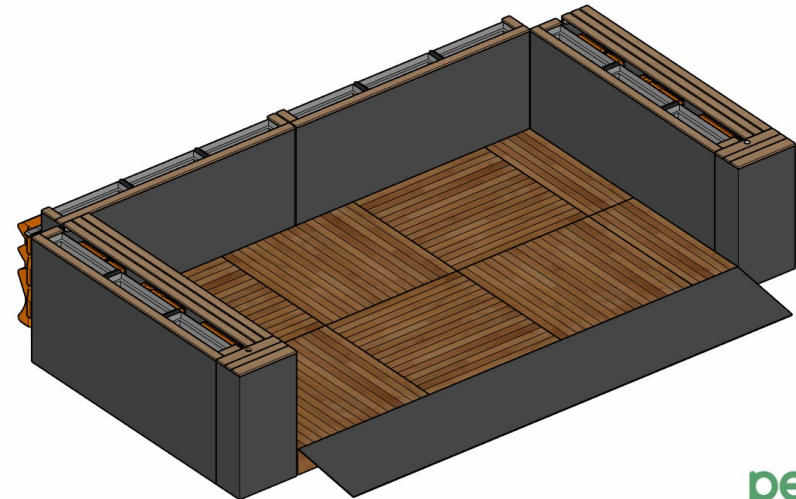

Artist impression of the Perimeter Parklet System

Individual Module Side View

Individual Module Front View

ARRANGEMENT EXAMPLES

12 Square Metre Perimeter > Closed Back
Perimeter > Bicycle Rack >
2 Umbrellas > 54 Plants Included

12 Square Metre Perimeter > Open Back Perimeter >
2 Bench Seats >
2 Umbrellas > BYO Plants

8 Square Metre Perimeter > Closed Back
Perimeter > BYO Umbrellas >
36 Plants Included

8 Square Metre Perimeter > Open Back
Perimeter > BYO Umbrellas > BYO Plants