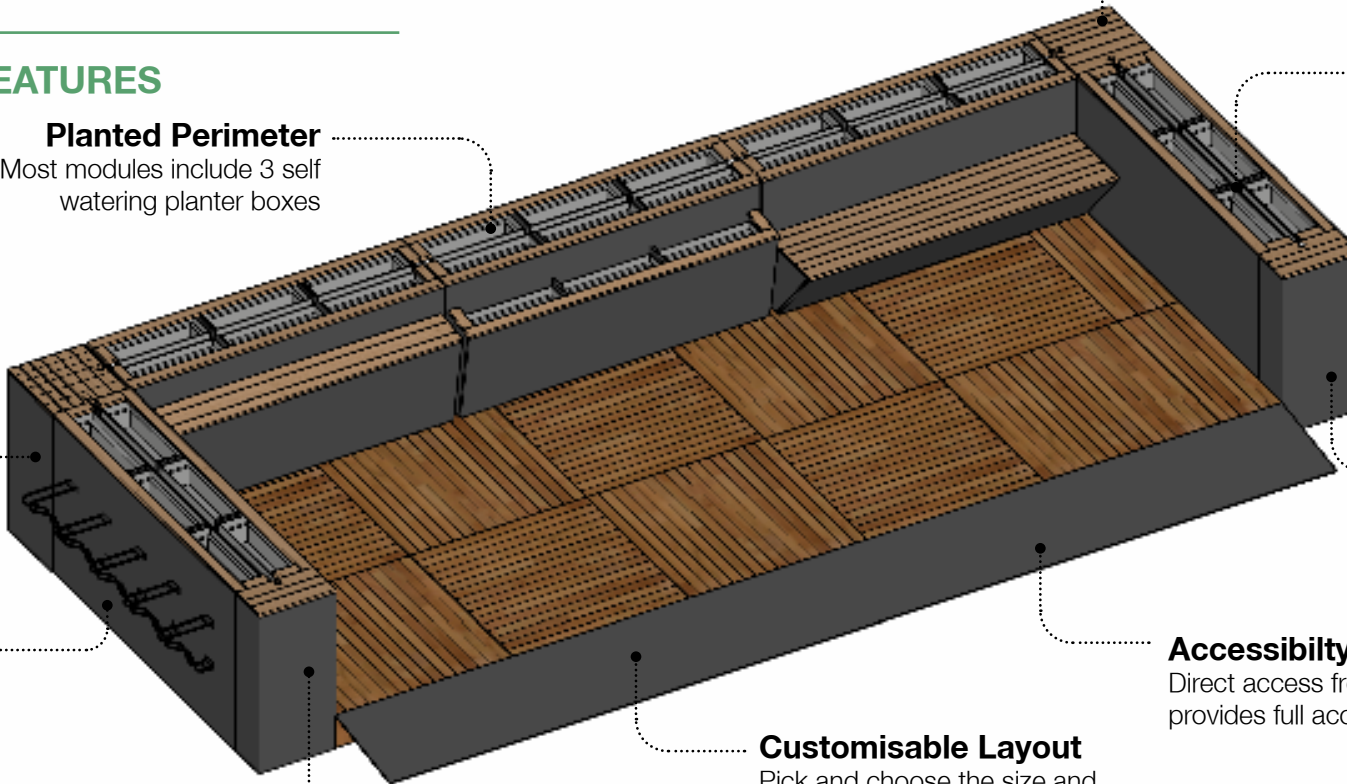

Traffic Barrier Enclosure

The Perimeter Parklet system encases 520kg traffic barriers

Relocatable

The whole system can be easily disassembled and relocated.

Signage Options

Adhere signage or custom artwork on vinyl decals

Accessibility

Direct access from the kerb provides full accessibility

Customisable Layout

Pick and choose the size and amenity of your parklet

Hardwood Cladding

Form ply timber cladding for durability and safety

Bike Parking Rack

Facilitates parking for up to 5 bicycles or scooters

Lockable Umbrella Stands

Unable to be removed by public and left in place overnight

DETAILS

Weight

Modules attach to Impact Protection barriers - 520kg
Individual Perimeter Parklet modules - 25-50kg each

Dimensions

Standard Modules | 2m Wide | 1.1m High | 0.25m+ Deep

Module Types

Single Planter | Tiered Planter | Bench Seat
Lean To | Bike Rack | Side Casing | End Cap | Corner Cap

Modular Decking & Impact Barriers supplied direct from
Accredited Manufacturers