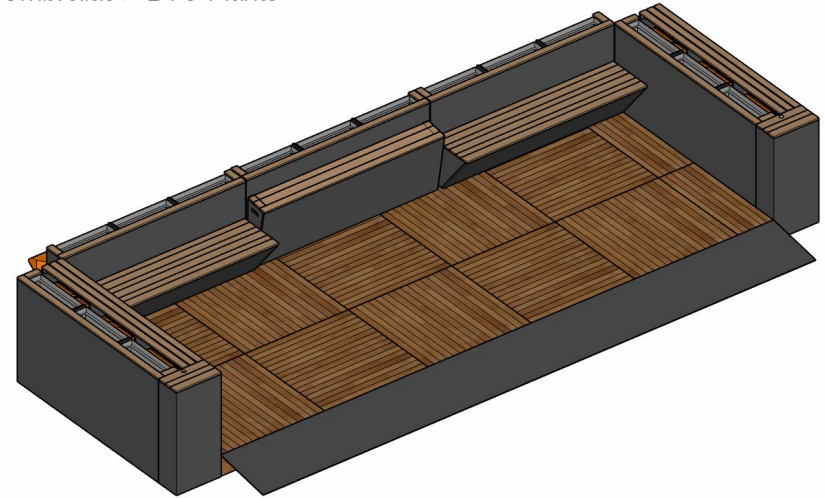

Artist impression of the Perimeter Parklet System

Individual Module Side View

Individual Module Front View

ARRANGEMENT EXAMPLES

12 Square Metre Perimeter > Closed Back
Perimeter > Bicycle Rack >
2 Umbrellas > 54 Plants Included

12 Square Metre Perimeter > Open Back Perimeter >
2 Bench Seats >
2 Umbrellas > BYO Plants

8 Square Metre Perimeter > Closed Back
Perimeter > BYO Umbrellas >
36 Plants Included

8 Square Metre Perimeter > Open Back
Perimeter > BYO Umbrellas > BYO Plants