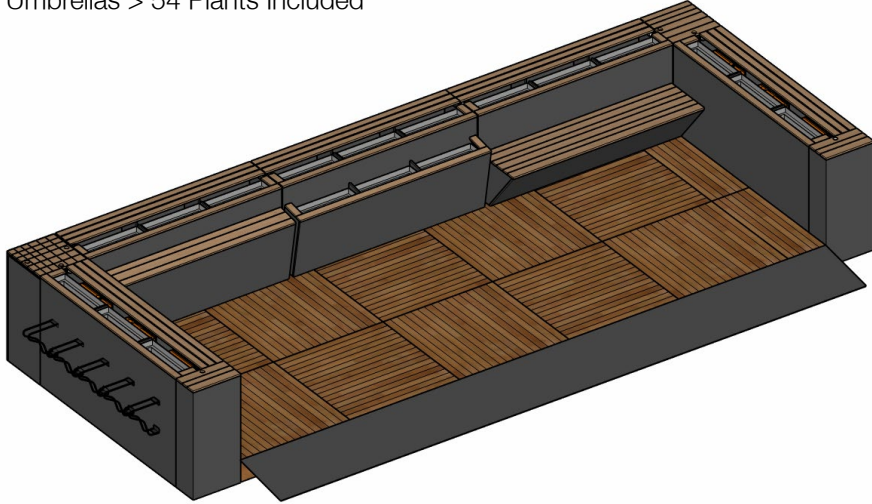

Artist impression of the Perimeter Parklet System

Individual Module Side View

Individual Module Front View

ARRANGEMENT EXAMPLES

12 Square Metre Perimeter > Closed Back
Perimeter > Bicycle Rack >
2 Umbrellas > 54 Plants Included

12 Square Metre Perimeter > Open Back Perimeter >
2 Bench Seats >
2 Umbrellas > BYO Plants

8 Square Metre Perimeter > Closed Back
Perimeter > BYO Umbrellas >
36 Plants Included

8 Square Metre Perimeter > Open Back
Perimeter > BYO Umbrellas > BYO Plants