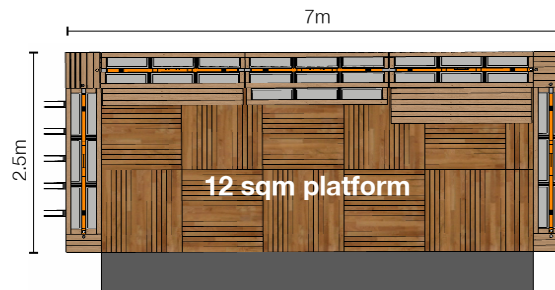

PERIMETER PARKLET SPEC SHEET

A modular system of barrier attachment products that fit together to form custom parklet perimeters.

BENEFITS & FEATURES

Planted Perimeter

Most modules include 3 self watering planter boxes

Traffic Barrier Enclosure

The Perimeter Parklet system encases 520kg traffic barriers

Relocatable

The whole system can be easily disassembled and relocated.

Signage Options

Adhere signage or custom artwork on vinyl decals

Accessibility

Direct access from the kerb provides full accessibility

Customisable Layout

Pick and choose the size and amenity of your parklet

Hardwood Cladding

Form ply timber cladding for durability and safety

Bike Parking Rack

Facilitates parking for up to 5 bicycles or scooters

Lockable Umbrella Stands

Unable to be removed by public and left in place overnight